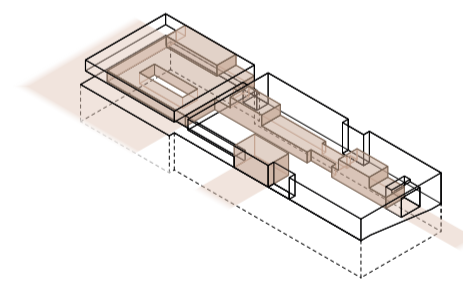

OF INTERIOR AND EXTERIOR

Fig. 1: clear and readable orientation of visibility, accessibility and connectivity

INSTITUTE OF THE GEOSCIENCES, MUNICH  
open, two stage competition 2018, mention, 4th place  
architecture: BUBE, Daniela Bergmann / Baumschlager Eberle, Hamburg

Fig. 2: spatial sequence of low and double high spaces with different lighting atmospheres and spatial references

EXTENSION OF THE STATE ARCHIVES ZURICH  
open competition, 2nd price  
architecture: BUBE, Daniela Bergmann